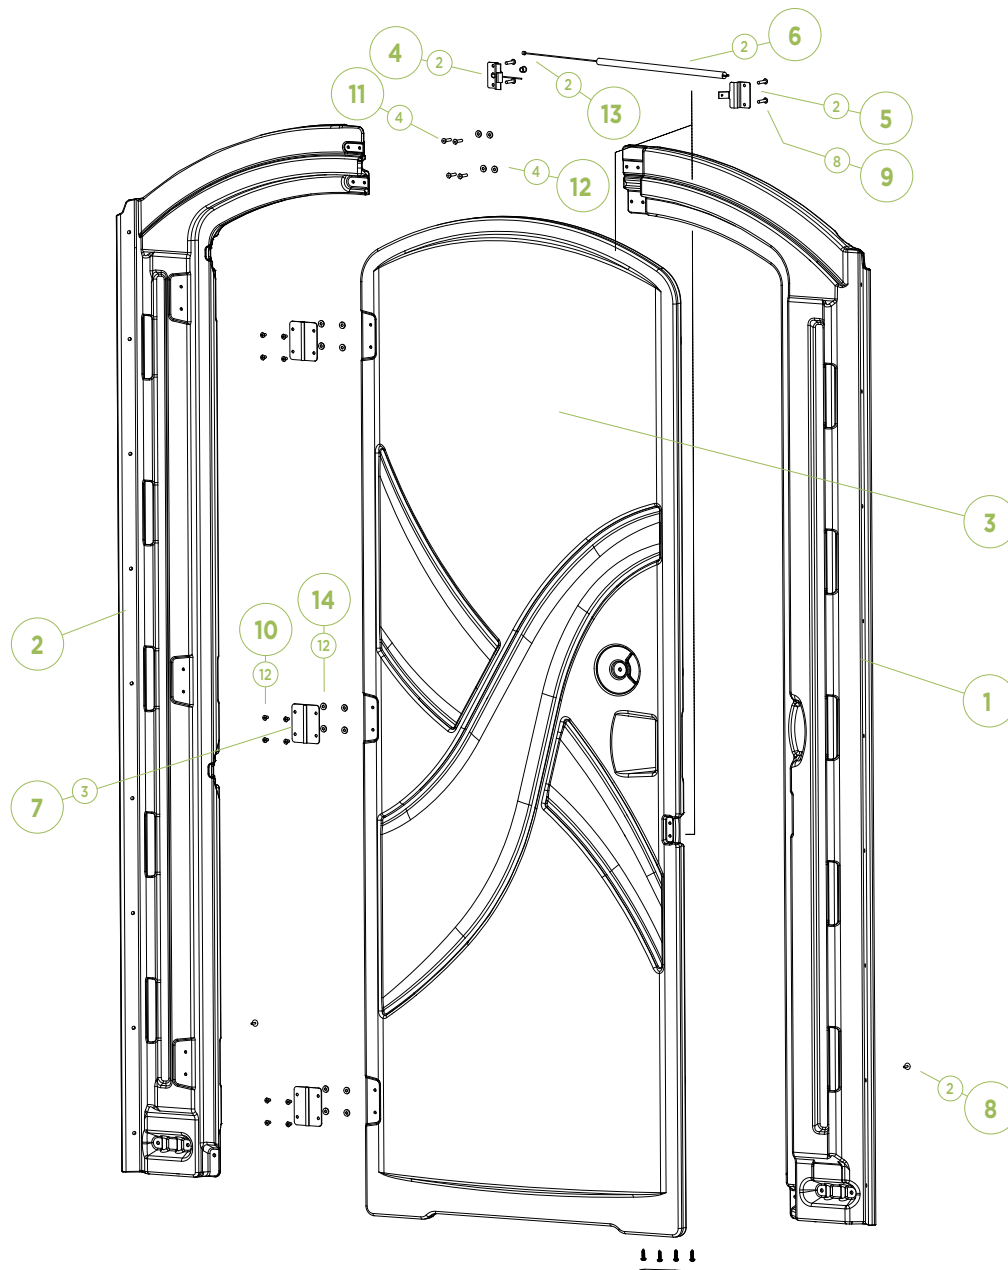

FRESH START SHOWER | MAJOR ASSEMBLY PARTS CONTINUED

ITEM #	PART #	QPU	DESCRIPTION	COMMENT	PRICE
51	1676-599-R	1	HOSE- HOT WATER ASSEMBLY		
52	18718	2	SCREW- 1/4- 20 X 1 TRUSS HEAD		
53	22407	2	SCREW- 1/4- 20 X 1- 1/2 TRUSS		
54	1777-699	2	SPACER- NYLON 1/2 OD X 1/4		
55	1686-599	2	HEATER BRACKET WALL		
56	17385	2	BOLT- 1/4-20 X 3/4 GRD5 PLTD		
57	1685-599	1	BRACKET- HEATER		
58	34071	1	REFILLABLE BOTTLE- 800ML		

FRESH START SHOWER | FRONT ASSEMBLY