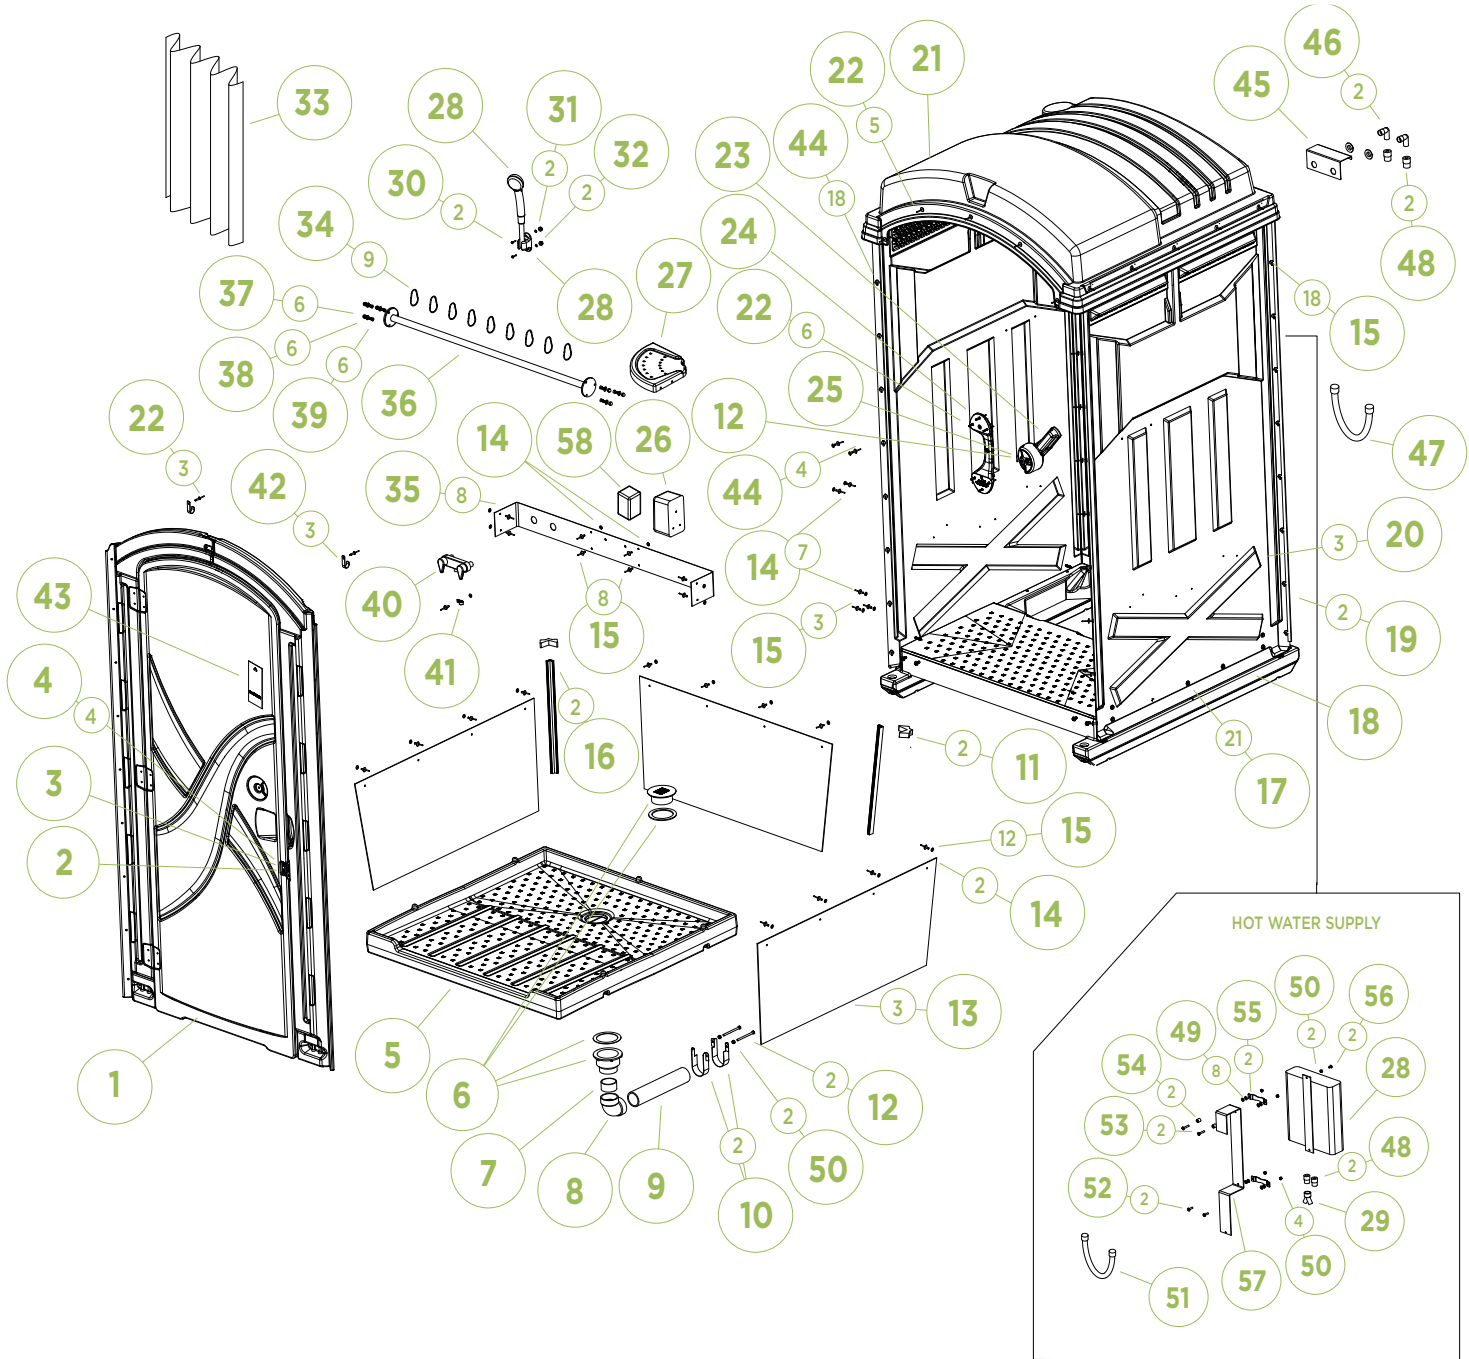

FRESH START SHOWER | MAJOR ASSEMBLY

FRESH START SHOWER | MAJOR ASSEMBLY PARTS

ITEM #	PART #	QPU	DESCRIPTION	COMMENT	PRICE
1	23935	1	DESIGN- AXXIS FRONT ASSY (BM)		
2	24418	1	HASP- AXXIS JAMB EXTENDED		
3	22605	1	HASP- LARGE LOCK EXTENDED		
4	11270	4	RIVET- #68 STNLS		
5	24608	1	TRAY- SHOWER FLOOR ROTO DGRY		
6	24610	1	DRAIN- SHOWER FOR 2IN PVC SOLV		

FRESH START SHOWER | MAJOR ASSEMBLY PARTS CONTINUED

ITEM #	PART #	QPU	DESCRIPTION	COMMENT	PRICE
51	1676-599-R	1	HOSE- HOT WATER ASSEMBLY		
52	18718	2	SCREW- 1/4- 20 X 1 TRUSS HEAD		
53	22407	2	SCREW- 1/4- 20 X 1- 1/2 TRUSS		
54	1777-699	2	SPACER- NYLON 1/2 OD X 1/4		
55	1686-599	2	HEATER BRACKET WALL		
56	17385	2	BOLT- 1/4-20 X 3/4 GRD5 PLTD		
57	1685-599	1	BRACKET- HEATER		
58	34071	1	REFILLABLE BOTTLE- 800ML		