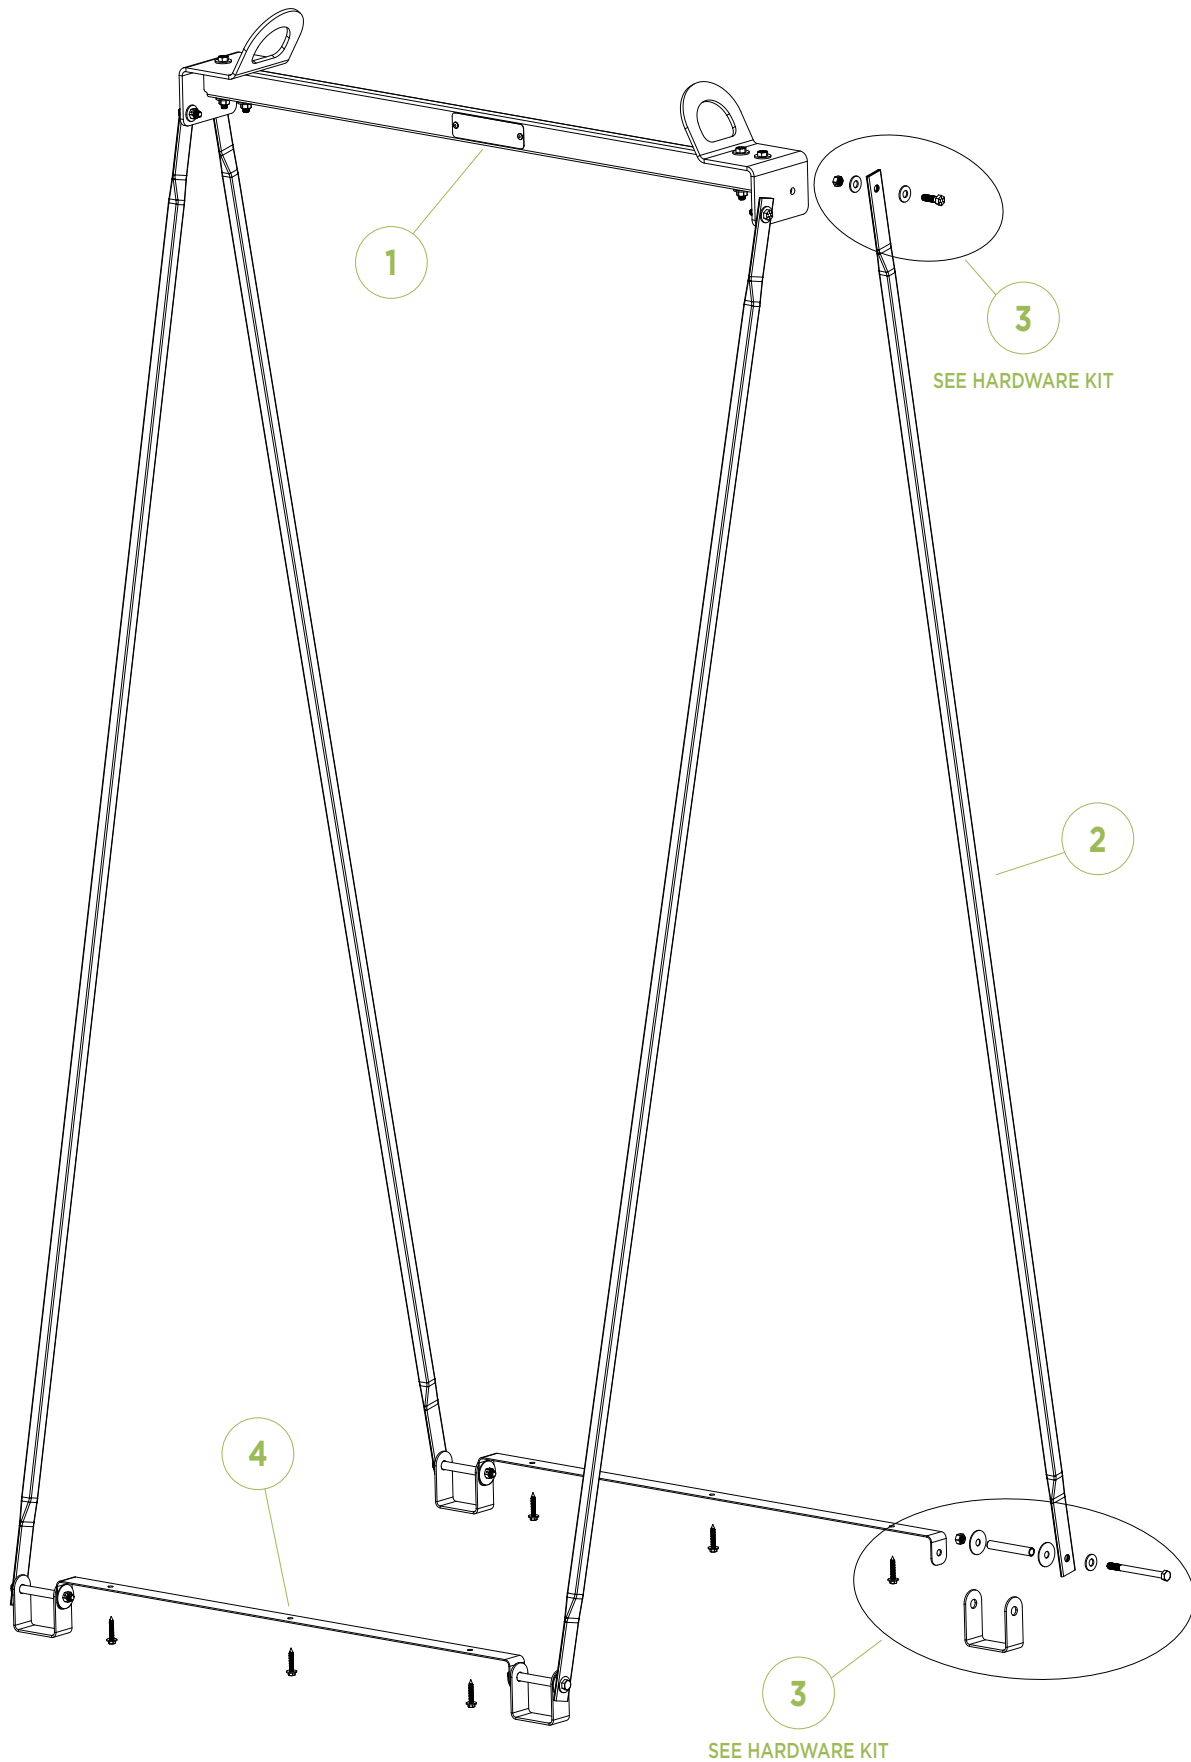

IMPACT BASE RESTROOM LIFT KIT | MAJOR ASSEMBLY

IMPACT BASE RESTROOM LIFT KIT | MAJOR ASSEMBLY PARTS

ITEM #	PART #	QPU	DESCRIPTION	COMMENT	PRICE
1	25886	1	CROSSBAR ASSY- RESTROOM LIFT		
2	1276-502	4	LIFTBAR- POLY HIGH RISE BLACK		
3	26010	1	HDWE- RESTROOM LIFT		
4	25881	2	STRAP- RESTROOM LIFT		
	25887		KIT- RESTROOM LIFT		