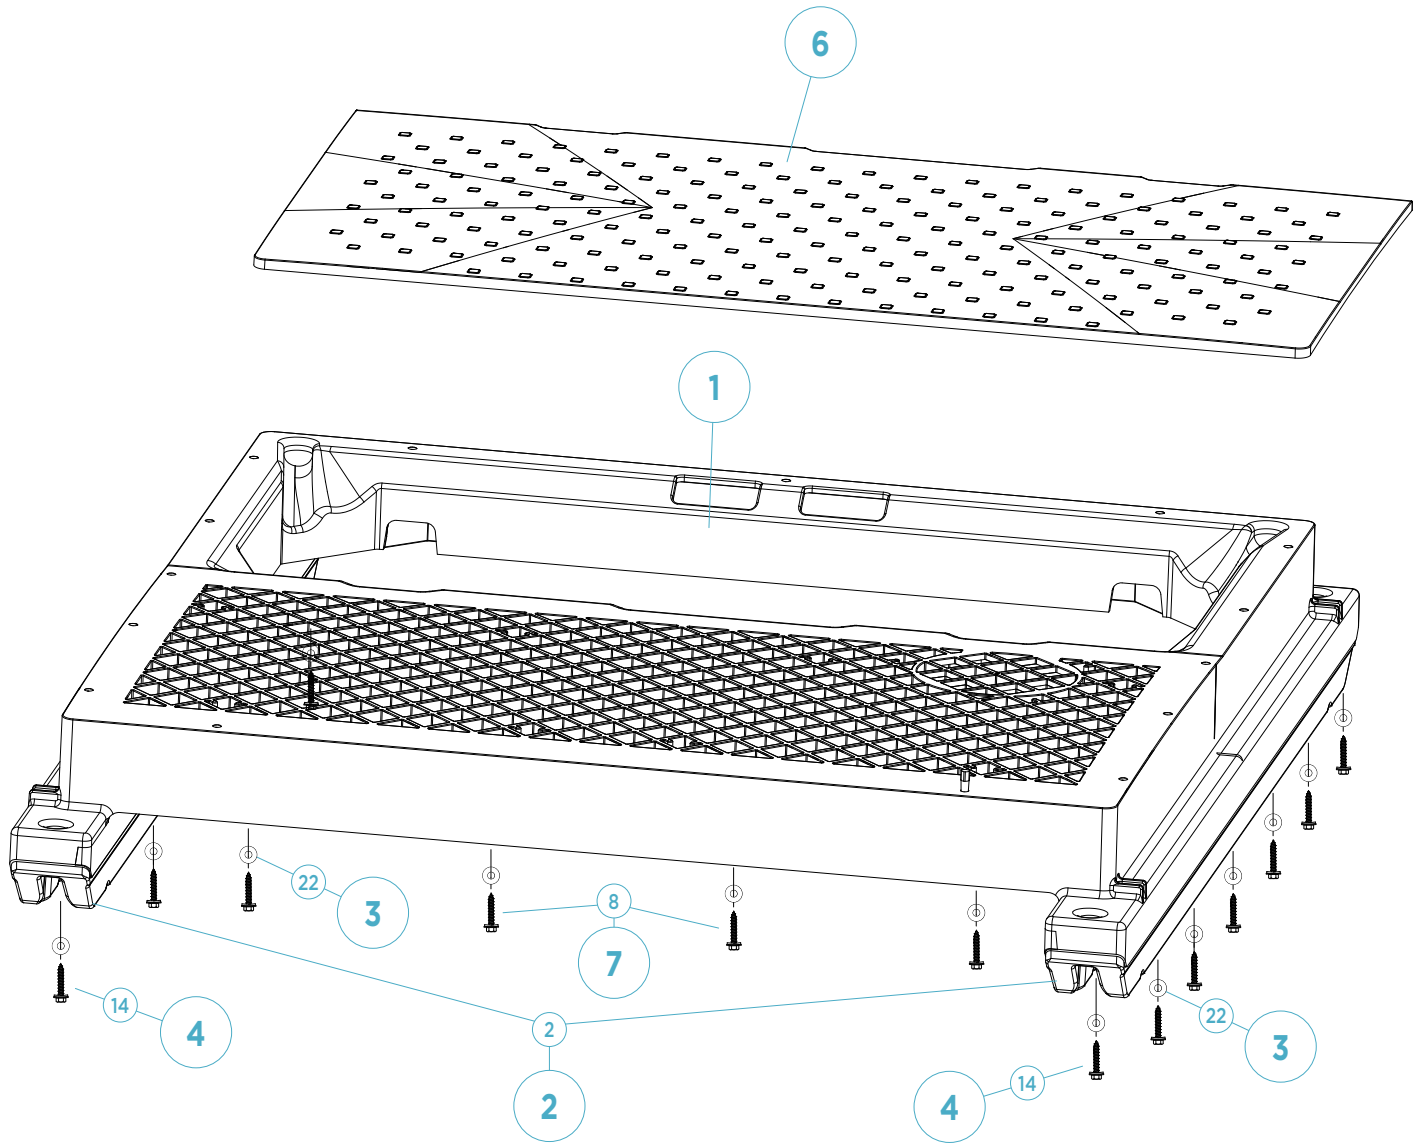

IMPACT BASE w/COVER | MAJOR ASSEMBLY

IMPACT BASE w/COVER | MAJOR ASSEMBLY PARTS

ITEM #	PART #	QPU	DESCRIPTION	COMMENT	PRICE
1	10029	1	FRAME- IMPACT BASE		
2	10030	2	RUNNER- IMPACT BASE		
3	11360	22	WASHER- 1/4 Id FENDER STNLS		
4	22726	14	SCREW- 1/4 X 1- 1/2 LAG STNLS		
5	10031	15	PLUG- IMPACT BASE		
6	10032	1	COVER- FLOOR IMPACT BASE		
7	22727	8	SCREW- 1/4 X 1 LAG STNLS		
	10034		BASE ASSY- IMPACT SOLID FLOOR		