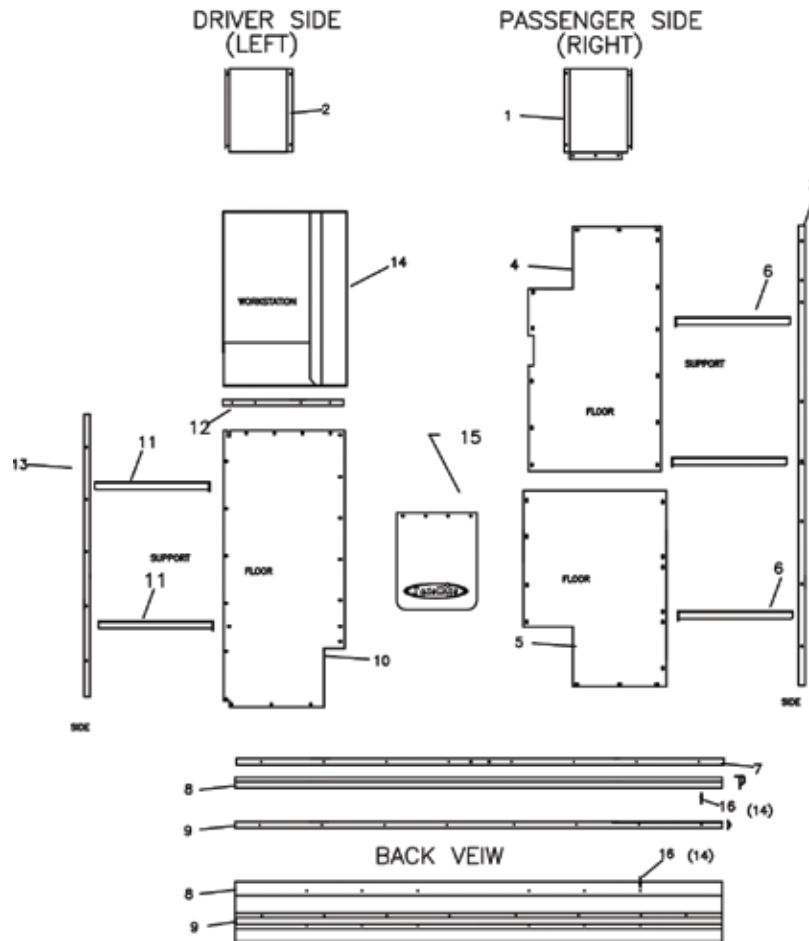

MD & SS 1250 & 1600 | HOSE TRAY & PARTS (2013-PRESENT)

ITEM #	PART #	QPU	DESCRIPTION	COMMENT	PRICE
1	21357		CABINET- 1600 24 X 30 RT STNLS		
2	21356		CABINET- 1600 24 X 30 LT STNLS		
3	21182		PANEL 2- CTWK RT SD 1600 STNLS		
4	21360		PANEL 3- 1600 CT FLR FRT RT SS		
5	21359		PANEL 3- 1600 CT FLR RR RT SS		
6	21424		BRACKET- 1600 CTWK RT SUPPORT		
7	21178		PANEL 2- CTWK RR 1250/1600 SS		
8	17978		DOCK EDGING- WITHOUT LIP 8FT		
9	16051		DOCK EDGING- 8FT		
10	21358		PANEL 3- 1600 CTWK FLR LF SS		
11	21352		BRACKET- 1600 CTWK LT SUPPORT		
12	21362		PANEL 3- 1600 CTWK END SS		
13	21361		PANEL 3- 1600 CTWK LT SIDE SS		
14	21414		WORKSTATION - LOWERED 1600 AL		
15	19406		MUDFLAP- 1250/1600 SATELLITE		
16	11030		RIVET- #66 AAL POP		
	17909		LATCH- CABINET 24X30 MD SERIES		
3	21176		PANEL 2- CTWK RT SD 1250 STNLS		
13	21177		PANEL 2- CTWK LT SD 1250 STNLS		