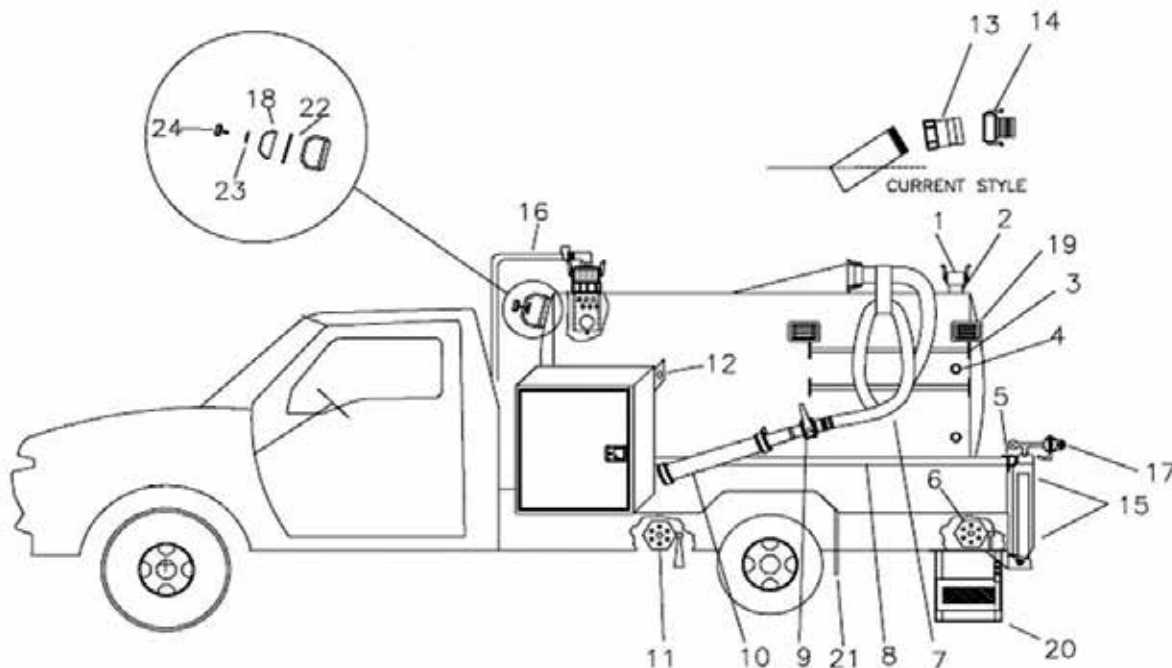

MD & SS 950 | MAJOR ASSEMBLY

MD & SS 950 | MAJOR ASSEMBLY PARTS

ITEM #	PART #	QPU	DESCRIPTION	COMMENT	PRICE
1	16963	1	CAP- 3IN COUPLER VENTED		
2	10377	1	COUPLER- 3IN CAMLOCK TYPE F		
3	10026	2	PIPE- STANDOFF BAR ALUM		
4	11097	3	SIGHTGLASS- 2IN PLST + O RING		
	17950		SIGHTGLASS- METAL/GLAS 2IN MPT		
5	16051	1	DOCK EDGING- 8FT		
	17978	1	DOCK EDGING- WITHOUT LIP 8FT		
6	11342	1	VALVE- 2IN FULL PORT 6 BOLT		
7		1	VACUUM HOSE	*SEE PAGE 142 FOR HOSES & PRICING	
9	13219	1	WAND ASSY- PVC		
10	10861	1	PIPE- 4IN PVC40 32IN LONG		
11	12502	1	VALVE- 3IN PLASTIC BALL		
11	16731	1	VALVE- 4IN PLASTIC BALL		
12	19433	1	GAUGE-VACUUM PRESS 2-1/2 SPTC		
13	10350	1	COUPLER- 2IN CAMLOCK TYPE A		
14	10359	1	COUPLER- 2IN CAMLOCK TYPE C		
15	22692	1	BUMPER/UNIT-HAULER 2-1/2 REC V		
16	16718	1	HOSE- 1- 1/4 ID WIRE REINFORCE	430"	
	17868	1	HOSE- 1- 1/2 ID WIRE REINFORCE	430"	
	10039	1	BALL- 1- 3/4 PADDLE		
17	17100	2	KIT- UNIT HAULER STRAP/HOOK		
18	18476	1	LENS- SIGHTGLASS 5IN ONLY		
19	21942	2	LIGHT - LED WORK		
20	16176		WET BASKET- 18IN H		

MD & SS 950 | MAJOR ASSEMBLY PARTS CONTINUED

ITEM #	PART #	QPU	DESCRIPTION	COMMENT	PRICE
21	19499	1	SUPPORT- MD950 MUDEFLAP		
	13221	2	MUDEFLAP- MD950 SATELLITE		
22	10533	1	GASKET- 4IN QUICK COUPLER		
23	21121	1	PRESSURE PLATE- 5IN SIGHTGLASS		
24	21122	1	KNOB SCREW- 5IN SIGHTGLASS		
	18092	1	BOOM- W/LATCH PKG		

MD & SS 950 | HOSE TRAY (2010 - PRESENT)

MD & SS 950 | HOSE TRAY PARTS (2010 - PRESENT)

ITEM #	PART #	QPU	DESCRIPTION	COMMENT	PRICE
1	22063		PANEL 2- CTWK FLR LEFT 950 SS		
2	22062		PANEL 2- CTWK FLR RIGHT 950 SS		
3	21152		PANEL 2- CTWK RT SD 950 STNLS		
4	21153		PANEL 2- CTWK LF SD 950 STNLS		
5	21154		PANEL 2- CTWK REAR 950 STNLS		
6	21951		CABINET- 30 X 24 LEFT SS HOR		
7	21952		CABINET- 30 X 24 RIGHT SS HOR		
	11027		RIVET- #66 ALUM		
	16051		DOCK EDGING- 8FT		
	11030		RIVET- #66 AAL POP		
	17909		LATCH- CABINET 24X30 MD SERIES		
	22125		SEAL -SATELLITE CABINET MD ALL		
10	16051		DOCK EDGING- 8FT		
	11030		RIVET- #66 AAL POP		