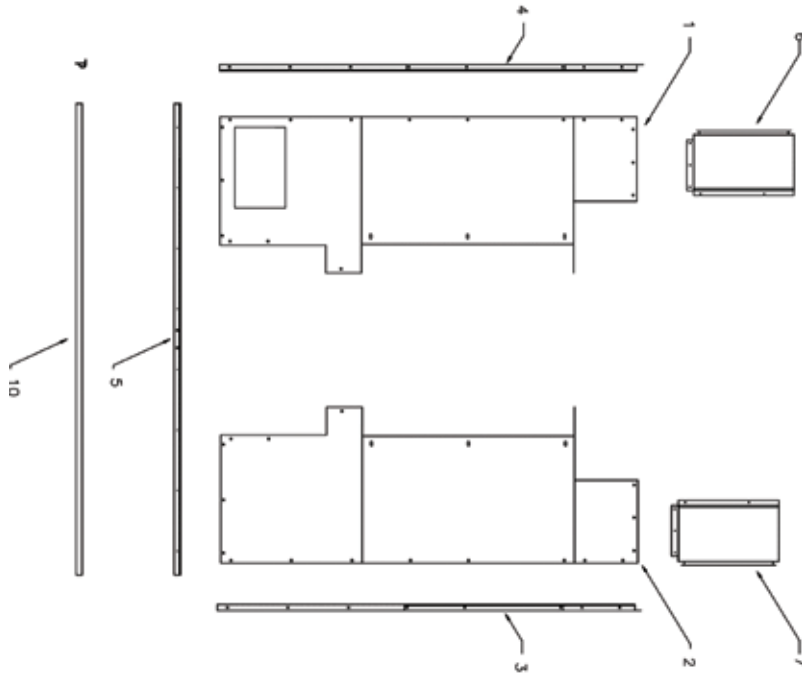

MD & SS 950 | MAJOR ASSEMBLY

MD & SS 950 | MAJOR ASSEMBLY PARTS

ITEM #	PART #	QPU	DESCRIPTION	COMMENT	PRICE
1	16963	1	CAP- 3IN COUPLER VENTED		
2	10377	1	COUPLER- 3IN CAMLOCK TYPE F		
3	10026	2	PIPE- STANDOFF BAR ALUM		
4	11097	3	SIGHTGLASS- 2IN PLST + O RING		
	17950		SIGHTGLASS- METAL/GLAS 2IN MPT		
5	16051	1	DOCK EDGING- 8FT		
	17978	1	DOCK EDGING- WITHOUT LIP 8FT		
6	11342	1	VALVE- 2IN FULL PORT 6 BOLT		
7		1	VACUUM HOSE	*SEE PAGE 142 FOR HOSES & PRICING	
9	13219	1	WAND ASSY- PVC		
10	10861	1	PIPE- 4IN PVC40 32IN LONG		
11	12502	1	VALVE- 3IN PLASTIC BALL		
11	16731	1	VALVE- 4IN PLASTIC BALL		
12	19433	1	GAUGE-VACUUM PRESS 2-1/2 SPTC		
13	10350	1	COUPLER- 2IN CAMLOCK TYPE A		
14	10359	1	COUPLER- 2IN CAMLOCK TYPE C		
15	22692	1	BUMPER/UNIT-HAULER 2-1/2 REC V		
16	16718	1	HOSE- 1- 1/4 ID WIRE REINFORCE	430"	
	17868	1	HOSE- 1- 1/2 ID WIRE REINFORCE	430"	
	10039	1	BALL- 1- 3/4 PADDLE		
17	17100	2	KIT- UNIT HAULER STRAP/HOOK		
18	18476	1	LENS- SIGHTGLASS 5IN ONLY		
19	21942	2	LIGHT - LED WORK		
20	16176		WET BASKET- 18IN H		

MD & SS 950 | MAJOR ASSEMBLY PARTS CONTINUED

ITEM #	PART #	QPU	DESCRIPTION	COMMENT	PRICE
21	19499	1	SUPPORT- MD950 MUDEFLAP		
	13221	2	MUDEFLAP- MD950 SATELLITE		
22	10533	1	GASKET- 4IN QUICK COUPLER		
23	21121	1	PRESSURE PLATE- 5IN SIGHTGLASS		
24	21122	1	KNOB SCREW- 5IN SIGHTGLASS		
	18092	1	BOOM- W/LATCH PKG		

MD & SS 950 | HOSE TRAY (2010 - PRESENT)

MD & SS 950 | HOSE TRAY PARTS (2010 - PRESENT)

ITEM #	PART #	QPU	DESCRIPTION	COMMENT	PRICE
1	22063		PANEL 2- CTWK FLR LEFT 950 SS		
2	22062		PANEL 2- CTWK FLR RIGHT 950 SS		
3	21152		PANEL 2- CTWK RT SD 950 STNLS		
4	21153		PANEL 2- CTWK LF SD 950 STNLS		
5	21154		PANEL 2- CTWK REAR 950 STNLS		
6	21951		CABINET- 30 X 24 LEFT SS HOR		
7	21952		CABINET- 30 X 24 RIGHT SS HOR		
	11027		RIVET- #66 ALUM		
	16051		DOCK EDGING- 8FT		
	11030		RIVET- #66 AAL POP		
	17909		LATCH- CABINET 24X30 MD SERIES		
	22125		SEAL -SATELLITE CABINET MD ALL		
10	16051		DOCK EDGING- 8FT		
	11030		RIVET- #66 AAL POP		