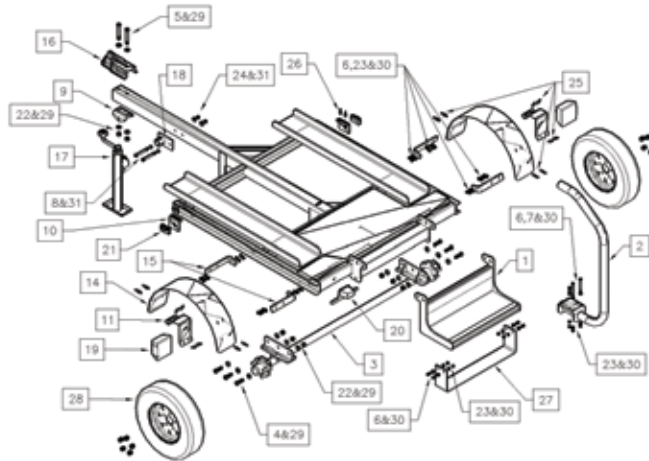

PIONEER 1 LITE

PIONEER 1 LITE | PARTS

ITEM #	PART #	QPU	DESCRIPTION	COMMENT	PRICE
1	23686	1	ASM - SIDE STEP		
2	24442	1	ASM - UNIVERSAL HANDRAIL		
3	23540	1	AXLE -SNGL TLR W/HUB & SPRING		
4	10106	6	BOLT - 1/2-13 X 2 GR8 PLTD		
5	23608	2	BOLT- 1/2-13 X 4.5 GR 8		
6	10089	13	BOLT- 1/4-20 X 1 GR8 PLTD		
7	23610	2	BOLT- 1/4-20 X 4 GR 8		
8	23611	2	BOLT- 3/8-16 X 4-1/2 GR 8		
9	23569	1	BRACKET - SAFETY CHAIN		
10	24996	2	BRACKET - SIDE MARKER P1 LITE		
11	24994	2	BRACKET - TAIL LIGHT P1 LITE		
12	24866	1	DECAL - PIONEER SPEED LIMIT		
13	23894	1	DECAL - SATELLITE TRAILER		
14	24990	2	FENDER - P1 LITE		
15	24992	4	FENDER MOUNT - P1 LITE		
16	23548	1	HITCH - 2" COUPLER 3" CHANNEL		
17	23550	1	JACK- 5K 10" LIFT WELD ON		
18	24435	1	JACK PIVOT - STEEL BOLT ON		
19	23788	2	LIGHT - BOX STYLE 5" LED TRAIL		
20	21574	1	LIGHT- LICENSE PLATE W/PIGTAIL		
21	23543	2	LIGHT-CLEARANCE/MARK AMBER LED		
22	18130	8	NUT- 1/2-13 Nc NYLOC		
23	13128	15	NUT- 1/4- 20 NYLOC		
24	12333	2	NUT- 3/8 Nc NYLOC		
25	24554	16	RIVET - 1/4" ALUM BLIND		
26	23741	16	RIVET: 688 TRI-BULB(TRI-CLAMP)		
27	24988	1	STEP STABILIZER - P1 LITE		
28	24950	2	TIRE ST145R12E 1250# PNTD WHT		
29	16427	16	WASHER- 1/2 FLAT		
30	11364	30	WASHER- 1/4 FLAT		
31	11367	4	WASHER- 3/8 FLAT		