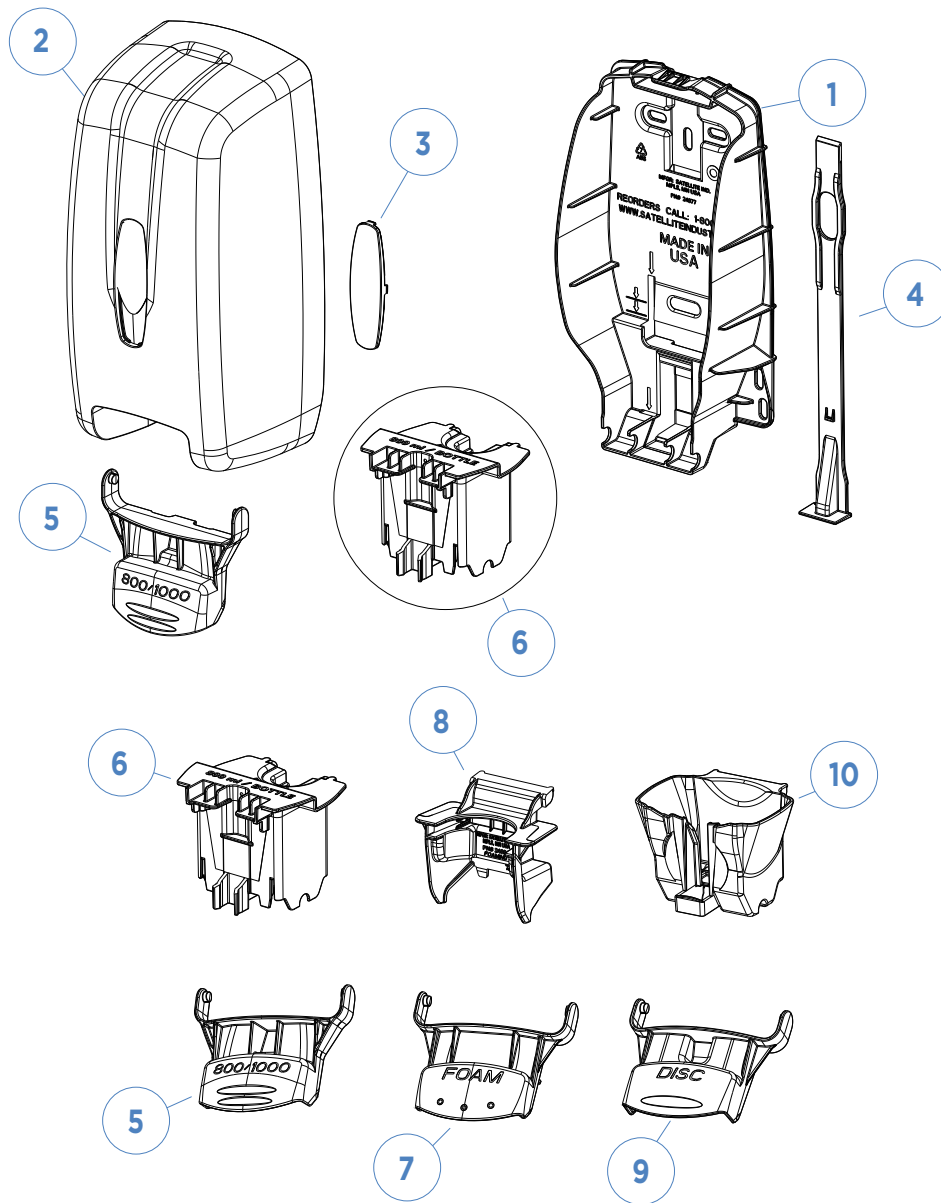

# UNIVERSAL SOAP & SANITIZER DISPENSER | MAJOR ASSEMBLY & PARTS

ITEM #	PART #	QPU	DESCRIPTION	COMMENT	PRICE
1	24877	1	DISPENSER- BACK PLATE		
2	24879	1	DISPENSER- COVER		
3	24880	1	DISPENSER- WINDOW		
4	24878	1	DISPENSER- LATCH		
5	24881	1	DISPENSER- LEVER 800/1000ML		
6	24882	1	DISPENSER- MODULE 800/1000ML		
7	24883	1	DISPENSER- LEVER FOAM		
8	24884	1	DISPENSER- MODULE FOAM		
9	24885	1	DISPENSER- LEVER DISC		
10	24886	1	DISPENSER- MODULE DISC		